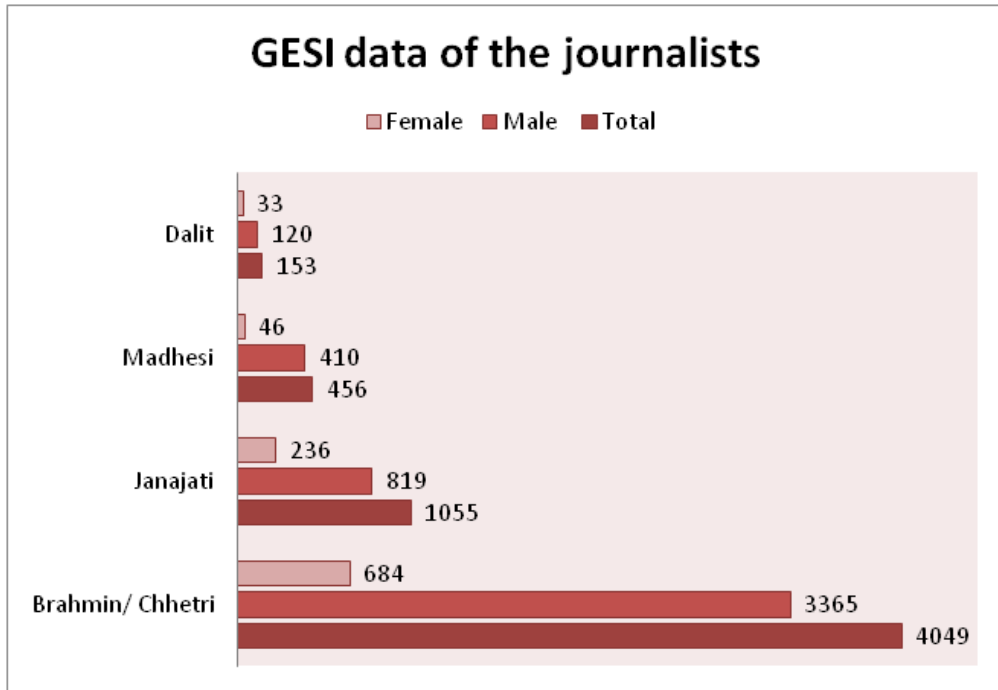

3. Table showing GESI database of Journalists of FNJ

S.N	Source/Reference	# of Journalists			Ethnicity							
		M	F	T	Brahmin-Chhetri		Janajati		Madhesi		Dalit	
					M	F	M	F	M	F	M	F
1	FNJ-Kathmandu	831	162	993	674	123	125	34	21	1	11	4
2	FNJ-Lalitpur	254	82	336	190	67	46	10	8	0	10	5
3	Media home	17	2	19	16	1	1	1	0	0	0	0
4	channel nepal	12	2	14	9	1	3	1	0	0	0	0
5	Rastriya samachar samiti	27	5	32	25	5	1	0	0	0	1	0
6	news 24	70	13	83	40	10	22	3	8	0	0	0
7	abc tv	60	17	77	41	15	15	2	0	0	4	0
8	annapurnapost	48	2	50	34	1	8	1	2	0	4	0
9	antenna foundation	11	8	19	10	5	0	2	1	1	0	0
10	avenues	58	7	65	47	6	11	1	0	0	0	0
11	channel nepal	42	20	62	29	14	11	6	2	0	0	0
12	communication corner	27	5	32	22	3	3	2	1	0	1	0
13	gorkha fm	15	2	17	11	1	3	1	1	0	0	0
14	gorkha patra	76	7	83	68	6	7	1	1	0	0	0
15	himal media	39	10	49	24	6	13	3	1	1	1	0
16	himalayan times	18	3	21	16	3	1	0	1	0	0	0
17	himalayan tv	39	7	46	32	6	4	1	3	0	0	0