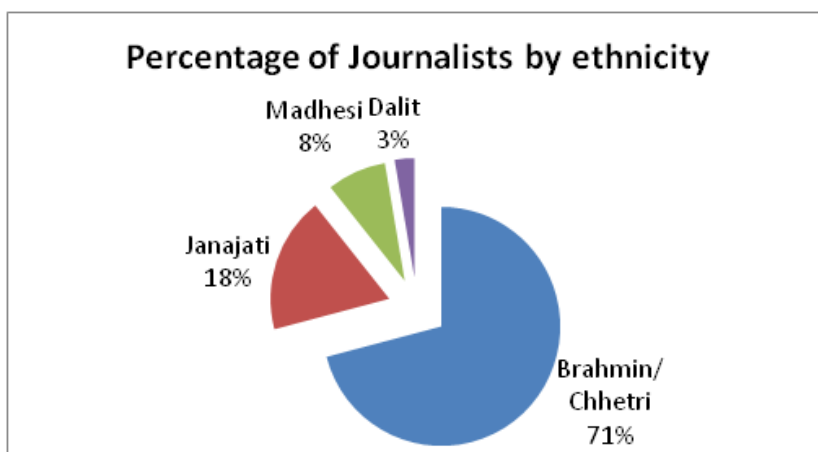

Report on a GESI disaggregated database of journalists

MAG prepared a GESI disaggregated database of journalists based on desk research using FNJ member lists as reference. The Federation of Nepalese journalists (FNJ) is a professional representative body of more than 8,000 media persons working in all areas of modern media- prints, electronic and online across the country.

Based on the membership data obtained from 28 FNJ branches including Kathmandu FNJ, only 17 % of journalists are women with 83 % male. Majority of journalist belong to Brahmin-Chhetri caste i.e., 71 % while Janajati, Madhesi and Dalit make up 18%, 8% and 3% respectively. Also, majority of women journalists belong to Brahmin Chhetri caste.

GESI disaggregated data of journalist affiliated to 28 FNJ is tabulated below;

S.N	Ethnicity	Gender		
		Male	Female	Total
1	Brahmin/ Chhetri	3365	684	4049
2	Janajati	819	236	1055
3	Madhesi	410	46	456
4	Dalit	120	33	153
Total		4714	999	5713

1. Chart showing Gender distribution of general members (journalists) of FNJ

journalists

2. Bar Diagram of GESI disaggregated data of the