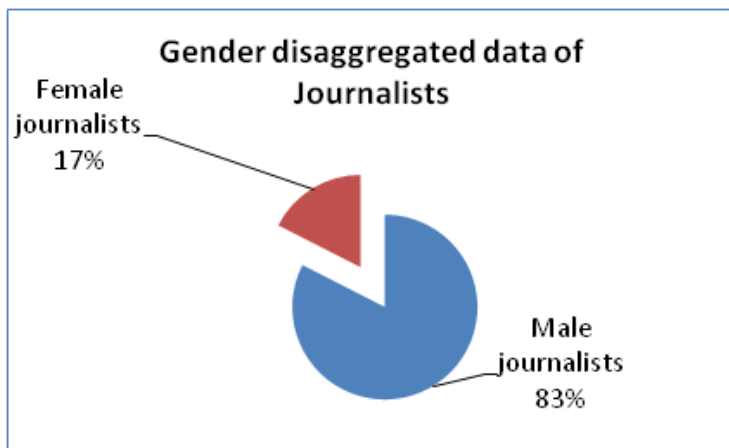

Report on a GESI disaggregated database of journalists

MAG prepared a GESI disaggregated database of journalists based on desk research using FNJ member lists as reference. The Federation of Nepalese journalists (FNJ) is a professional representative body of more than 8,000 media persons working in all areas of modern media- prints, electronic and online across the country.

Based on the membership data obtained from 28 FNJ branches including Kathmandu FNJ, only 17 % of journalists are women with 83 % male. Majority of journalist belong to Brahmin-Chhetri caste i.e., 71 % while Janajati, Madhesi and Dalit make up 18%, 8% and 3% respectively. Also, majority of women journalists belong to Brahmin Chhetri caste.

GESI disaggregated data of journalist affiliated to 28 FNJ is tabulated below;

S.N	Ethnicity	Gender		
		Male	Female	Total
1	Brahmin/ Chhetri	3365	684	4049
2	Janajati	819	236	1055
3	Madhesi	410	46	456
4	Dalit	120	33	153
Total		4714	999	5713

1. Chart showing Gender distribution of general members (journalists) of FNJ

journalists

2. Bar Diagram of GESI disaggregated data of the